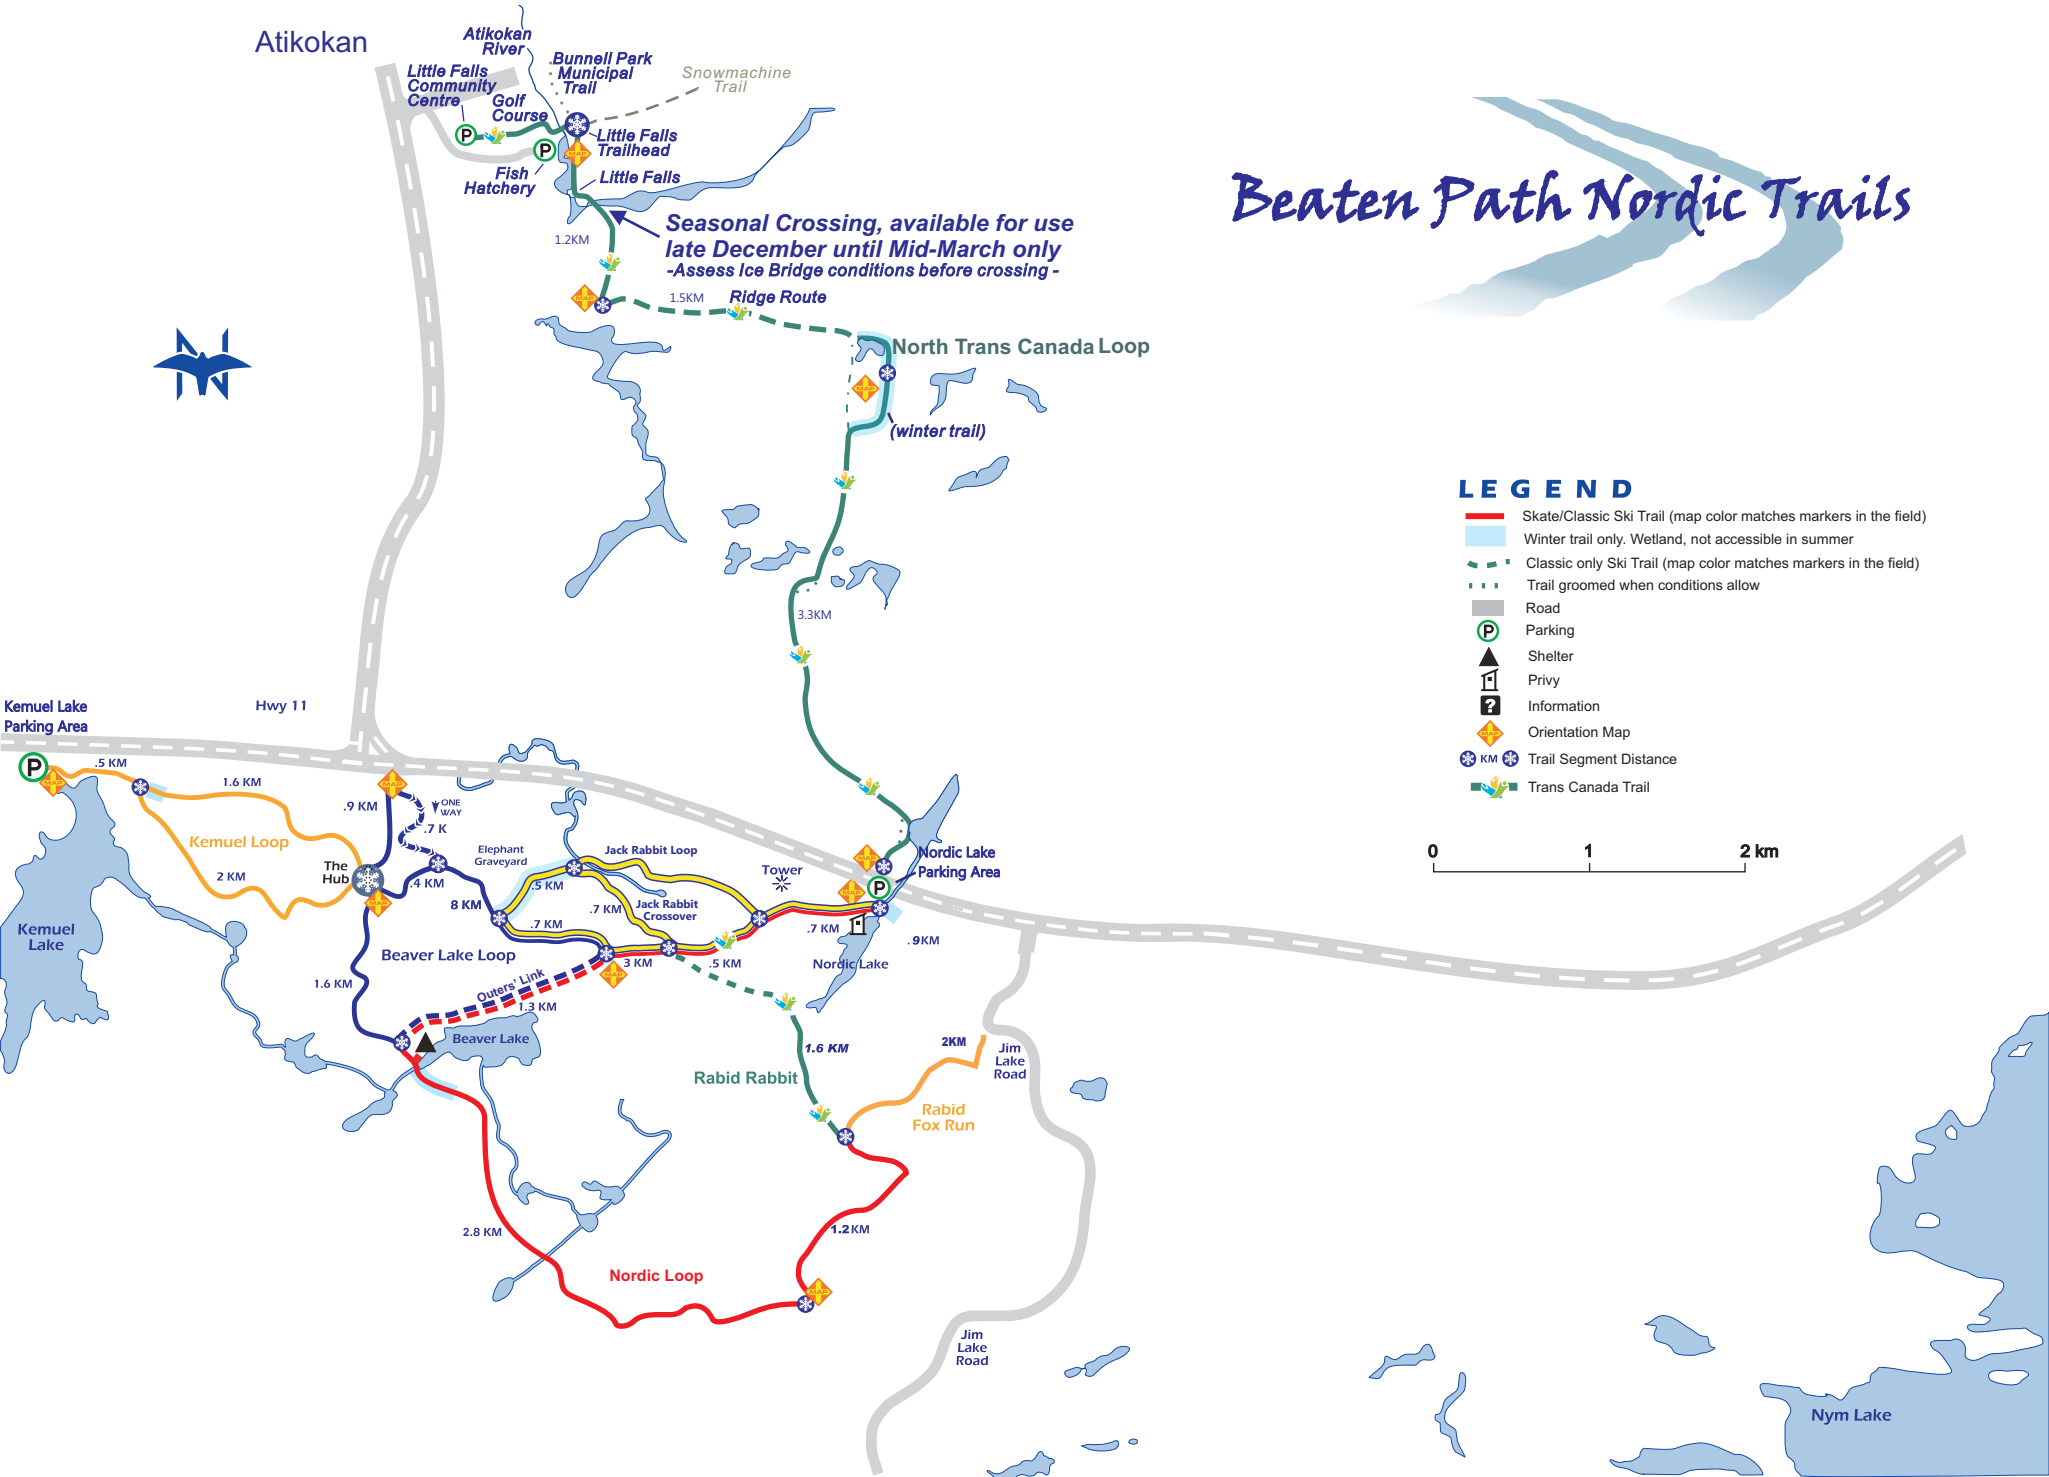

Beaten Path Nordic Trails

LEGEND

- Skate/Classic Ski Trail (map color matches markers in the field)
- Winter trail only. Wetland, not accessible in summer
- Classic only Ski Trail (map color matches markers in the field)
- Trail groomed when conditions allow
- Road
- P Parking
- ▲ Shelter
- P Privy
- ? Information
- ◆ Orientation Map
- KM + Trail Segment Distance
- + Trans Canada Trail