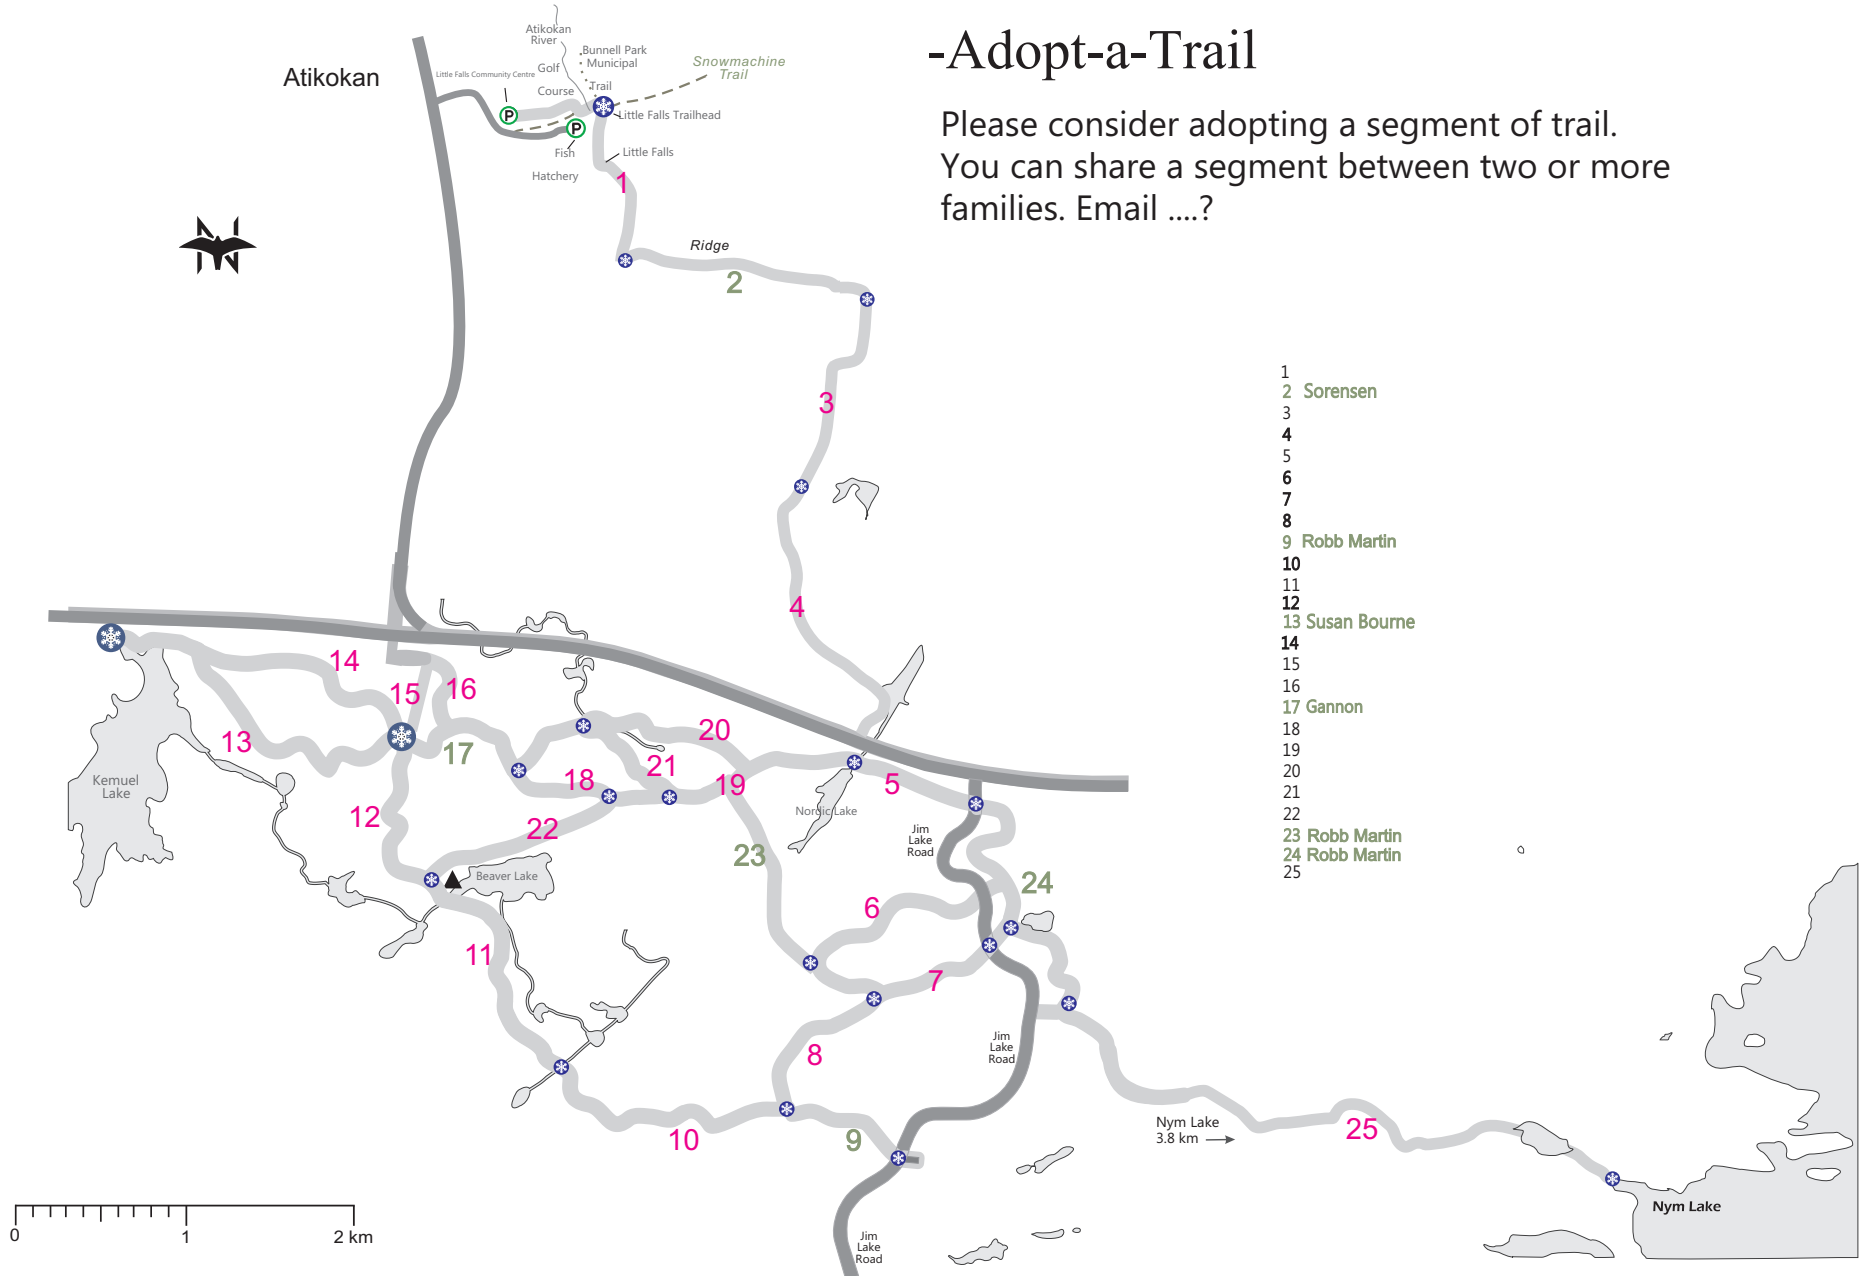

Beaten Path Nordic Trails

-Adopt-a-Trail

Please consider adopting a segment of trail.
You can share a segment between two or more families. Email?

Length in Meters

1	815		
2	1954	Sorensen	
3	901		
4	682		
5	1577	not claimed	
6	566	Enge	
7	958	Coutts	
8	1222	Gannon	
9	1406	Robb Martin	
10	749	Richards/Emms	
11	1030	not claimed	
12	1330	Stromberg	
13	1115	Arnold	
14	893	Nault/Johnson	
15	893	Nault/Johnson	
16	1091	Boileau	
17	934	Susan Bourne	
18	5152	Matichuk/Gosselin/Paulson	
19	2047		
20	1225		Anthony
21	1526		
22	1607		Robinson
23		Robb Martin	
24		Robb Martin	
25			

not claimed
Enge
Coutts
Richards/Emms
not claimed
Stromberg
Boileau
Nault/Johnson
Nault/Johnson
Arnold
Matichuk/Gosselin/Paulson
Anthony
Robinson